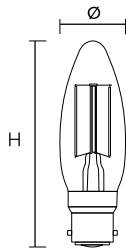

3 Year Silver Warranty

Code	Lamp Type	Temp	Lm	ØxH (mm)
Non Dimmable				
60703	3.3W LED Filament Clear Candle Non Dim - BC			35x92
60704	3.3W LED Filament Clear Candle Non Dim - SBC			35x96
60705	3.3W LED Filament Clear Candle Non Dim - ES			35x92
60706	3.3W LED Filament Clear Candle Non Dim - SES			35x96
60707	3.3W LED Filament Satin Candle Non Dim - BC			35x92
60708	3.3W LED Filament Satin Candle Non Dim - SBC			35x96
60709	3.3W LED Filament Satin Candle Non Dim - ES			35x92
60710	3.3W LED Filament Satin Candle Non Dim - SES			35x96
60711	3.3W LED Filament Clear Candle Non Dim - BC			35x92
60712	3.3W LED Filament Clear Candle Non Dim - SBC			35x96
60713	3.3W LED Filament Clear Candle Non Dim - ES			35x92
60714	3.3W LED Filament Clear Candle Non Dim - SES			35x96
60715	3.3W LED Filament Bent Tip Clear Candle Non Dim - SES			35x115
60716	3.3W LED Filament Bent Tip Satin Candle Non Dim - SES			35x115
05028	1W LED Filament Chandelier - Clear Non Dim SES			
05029	1W LED Filament Chandelier - Clear Non Dim MES			

1W $\equiv$ 15W Energy Saving 93%   3.3W $\equiv$ 40W Energy Saving 92%

Quality Assured
Product Warranty²
3 Year

Colour Rendering
Index³
85

Lumens
Maintenance Ratio³
80

Operating
Hours
25,000